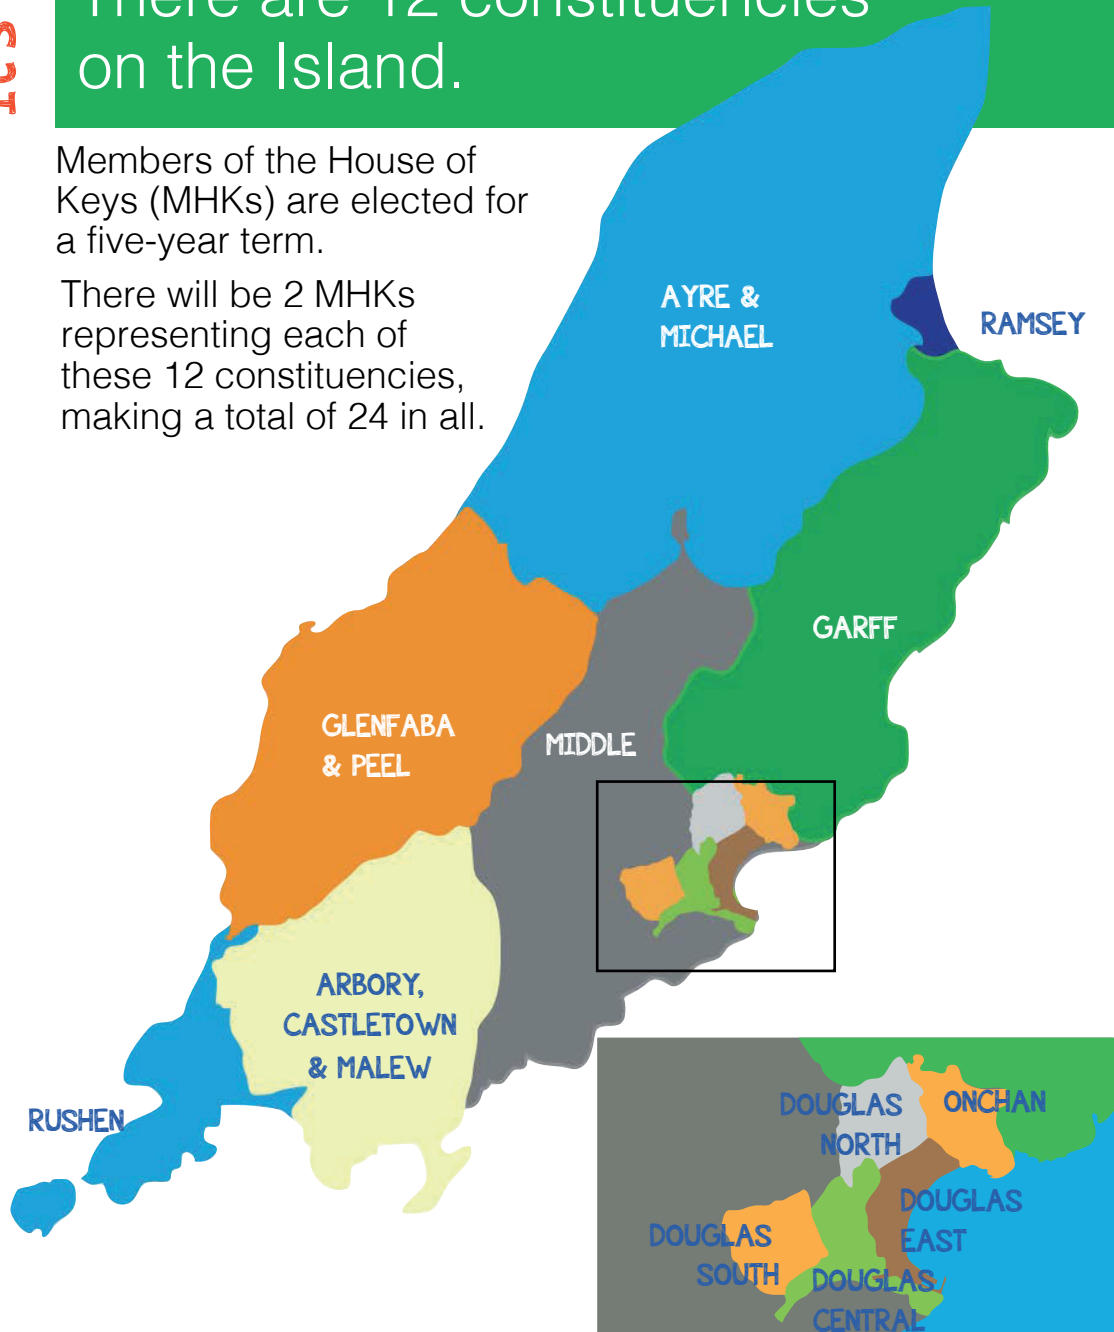

ARE YOU REGISTERED?

YOU can only vote if you are on the electoral roll...

YOUR LAST
OPPORTUNITY
TO REGISTER TO
VOTE IS:

GO TO
gov.im
and search for
vote

The Isle of Man is one of only a few places around the world where you can vote at 16 – Don't miss out on your chance to shape the Island's future!

WHICH HOUSE OF KEYS CONSTITUENCY ARE YOU?

There are 12 constituencies on the Island.

Members of the House of Keys (MHKs) are elected for a five-year term.

There will be 2 MHKs representing each of these 12 constituencies, making a total of 24 in all.