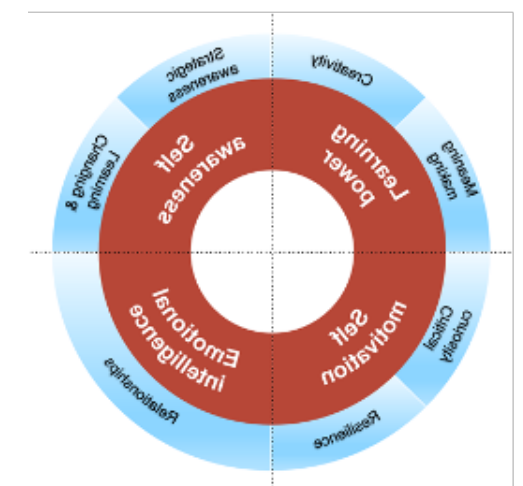

St. Ninian's
HIGH SCHOOL
Scoill Ard Noo Ninian

- UK student loan not viable
- Contribution fee of £2500 (towards course fees - means tested)
- IOM Government £6750 (course fees) based on UCAS points gained (80 pts) but will not fund Foundation degrees
- Maintenance grants up to £8100 (means tested)
- Bursaries/disability allowance (DSS - physical/mental health/specific learning disability)
- For further information - <https://www.gov.im/student-grants>