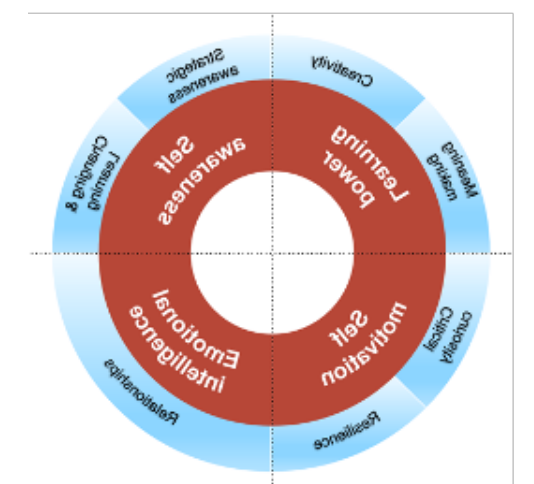

CHOOSING A COURSE

St. Ninian's
HIGH SCHOOL

Scoil Ard Noo Ninian

■ UCAS - <https://www.ucas.com>

CHOOSING A COURSE

St. Ninian's
HIGH SCHOOL
Scoill Ard Noo Ninian

- UCAS - <https://www.ucas.com>
- Investigate the website
- Look at all subject areas you are currently studying
- Research opportunities beyond a particular course
- Understand the aspects of the course content (Law - reading!)
- Ask subject staff for advice
- What do you actually enjoy most?

CHOOSING A COURSE

St. Ninian's
HIGH SCHOOL

Scoil Ard Noo Ninian

- Course flexibility
- Resources
- Facilities
- Modules
- Assessment
- Contact time
- Support

SELECTING A UNIVERSITY

St. Ninian's
HIGH SCHOOL
Scoill Ard Noo Ninian

- Cost of living
- TEF
- Unconditional offers
- North v South
- Accommodation in years 2/3/4
- Open Days

SELECTING A UNIVERSITY

St. Ninian's
HIGH SCHOOL
Scoill Ard Noo Ninian

■ Entry requirements

AS Level	EPQ	A Level	BTEC Extended Certificate	UCAS Points
		A*	Distinction*	56
		A	Distinction	48
		B		40
		C	Merit	32
	A*			28
	A	D		24
A	B			20
B	C	E	Pass	16
C	D			12
D				10
	E			8
E				6

SELECTING A UNIVERSITY

St. Ninian's
HIGH SCHOOL

Scoil Ard Noo Ninian

■ League tables - <https://discoveruni.gov.uk>

The screenshot shows the 'Thinking about your uni choices?' section of the Discover Uni website. It features a search bar for course names and institution names, a 'Search' button, and a 'Course Wizard' section with a 'Start Now' button. A footer indicates that the user has 0 courses saved and provides a link to 'View your courses'.