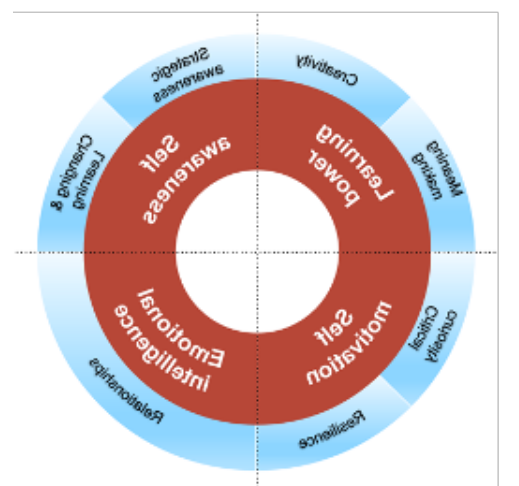

WORLD OF WEEK

St. Ninian's
HIGH SCHOOL
Scoill Ard Noo Ninian

- July 13th until July 17th
- Individual work placements
- Over 100 placements from various sectors across the island
- Specific for each student
- Networking opportunities
- Self-placements **NOT** available
- Any questions then speak to the Sixth Form Team