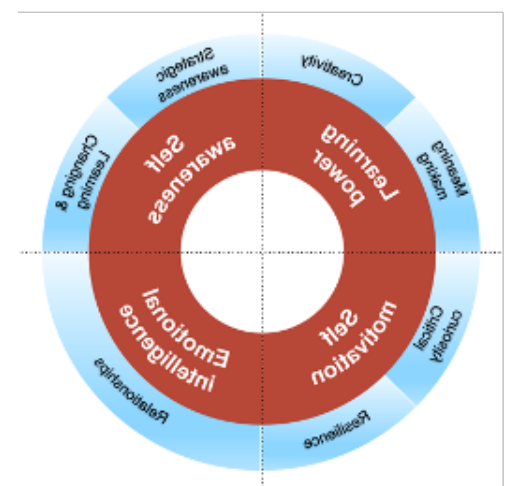

LIVERPOOL

JULY 14TH

St. Ninian's
HIGH SCHOOL

Scoil Ard Noo Ninian

- Breakfast 8:00am (Edge Hill) and packed lunch
- Coach leaves 8:45am (prompt)
- Arrive at Liverpool John Moores University 10:00am for campus tour/talk
- Arrive at University of Liverpool 12:00pm for campus tour/talk
- Arrive at Liverpool Hope University 2:00pm for campus tour/talk
- Trafford Centre 4:30pm - 7:30pm
- Edge Hill University 8:30pm
- Leisure Time