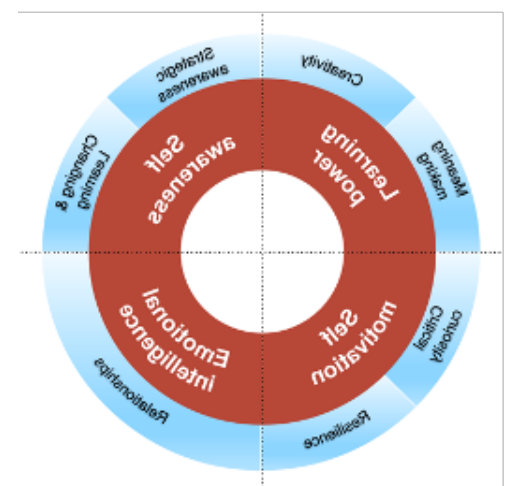

Register Today

EMPLOYMENT OPPORTUNITIES

St. Ninian's
HIGH SCHOOL

Scoll Ard Noo Ninian

DOUGLAS - HEYSHAM

JULY 13TH

St. Ninian's
HIGH SCHOOL
Scoil Ard Noo Ninian

- Meet at 7:15am - Sea Terminal
- Snacks
- Phone (e-sim?)
- Waterproof & sensible footwear
- Medication