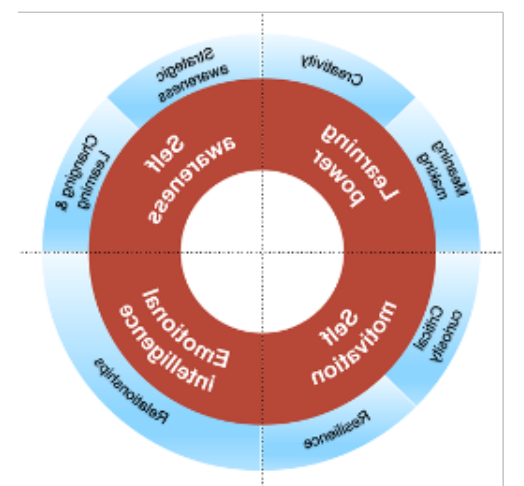

UNIVERSITY - CONS

St. Ninian's
HIGH SCHOOL
Scoill Ard Noo Ninian

- Cost implications
- Daunting
- It is not for everyone
- A delay in going into employment
- Do I need to study for a degree to reach my end goal?
- Being away from home
- Had enough of education

CHOOSING A COURSE

St. Ninian's
HIGH SCHOOL

Scoil Ard Noo Ninian

■ UCAS - <https://www.ucas.com>

CHOOSING A COURSE

St. Ninian's
HIGH SCHOOL
Scoill Ard Noo Ninian

- UCAS - <https://www.ucas.com>
- Investigate the website
- Look at all subject areas you are currently studying
- Research opportunities beyond a particular course
- Understand the aspects of the course content (Law - reading!)
- Ask subject staff for advice
- What do you actually enjoy most?

CHOOSING A COURSE

St. Ninian's
HIGH SCHOOL

Scoil Ard Noo Ninian

- Course flexibility
- Resources
- Facilities
- Modules
- Assessment
- Contact time
- Support

SELECTING A UNIVERSITY

St. Ninian's
HIGH SCHOOL
Scoill Ard Noo Ninian

- Cost of living
- TEF
- Unconditional offers
- North v South
- Accommodation in years 2/3/4
- Open Days

SELECTING A UNIVERSITY

St. Ninian's
HIGH SCHOOL
Scoill Ard Noo Ninian

■ Entry requirements

AS Level	EPQ	A Level	BTEC Extended Certificate	UCAS Points
		A*	Distinction*	56
		A	Distinction	48
		B		40
		C	Merit	32
	A*			28
	A	D		24
A	B			20
B	C	E	Pass	16
C	D			12
D				10
	E			8
E				6