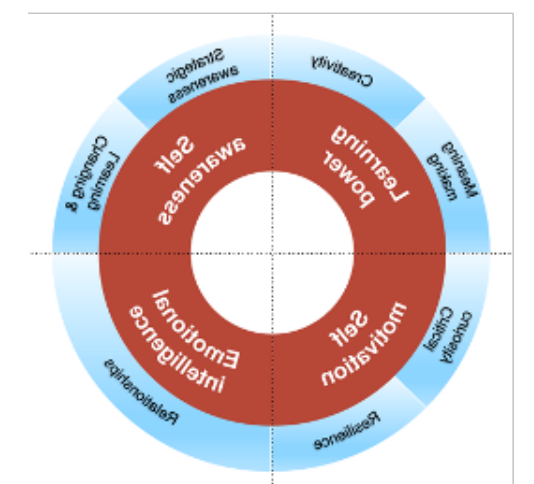

LANCASTER UNIVERSITY

JULY 13TH

St. Ninian's
HIGH SCHOOL

Scoil Ard Noo Ninian

- Coach from Heysham to Lancaster University 1:00pm
- Lunch (on campus)
- Talk 'Why Lancaster' and 'Why Higher Education'
- Tour of the campus
- Q&A session with Student Ambassadors