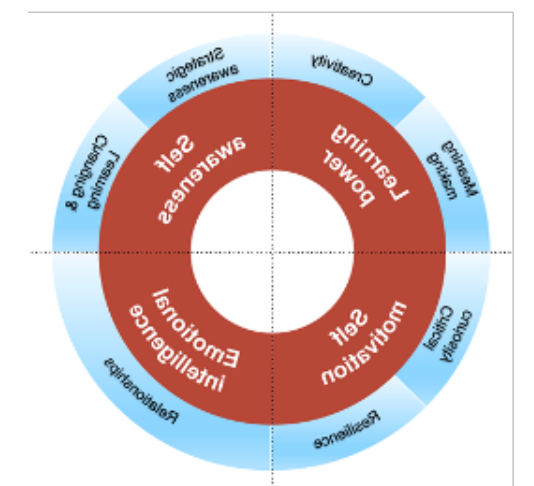

YEAR 12 - EMPLOYABILITY

St. Ninian's
HIGH SCHOOL

Scoll Ard Noo Ninian

- Request a careers interview (Mrs Hillier)
- Program of speakers from industry (after-school seminars)
- Work placements (summer or termly breaks)
- Apprenticeship talks (after-school seminars)
- One-to-one support on CV writing/supporting letters
- Speak to the Sixth Form Team
- Employability focus week w/c 13th July & UCM Open Day