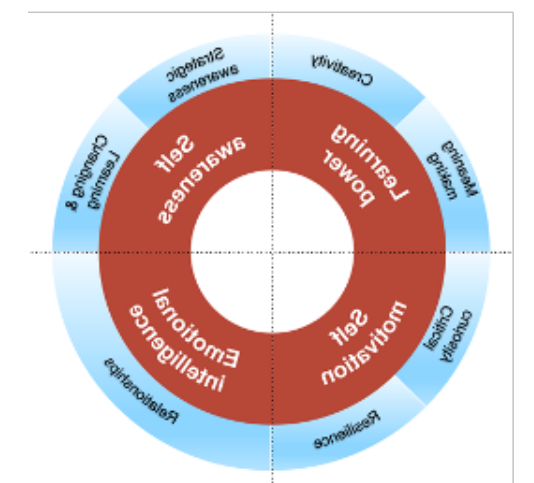

SHEFFIELD

JULY 16TH

St. Ninian's
HIGH SCHOOL
Scoill Ard Noo Ninian

- Breakfast 8:00am (Edge Hill) and packed lunch
- Coach leaves 8:45am (prompt)
- Arrive at Sheffield Hallam University | 11:00am for campus tour/talk
- Lunch on campus
- Arrive University of Sheffield 1:00pm for campus tour/talk
- Meadow Hall 3:30pm - 7:00pm
- Edge Hill University for 8:30pm
- Leisure time