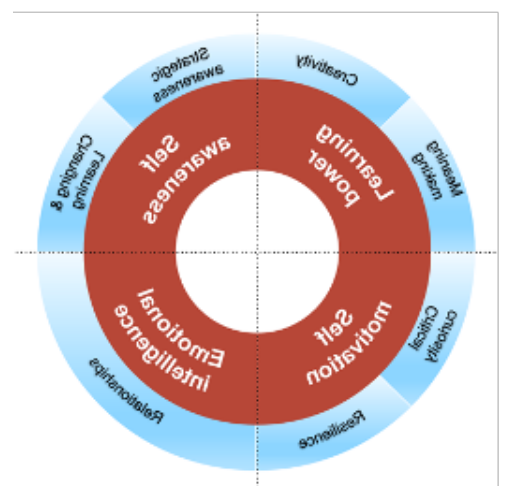

Scoil Ard Noo Ninian

- Over 60% of our students apply to University
- Job prospects
- Pros
- Cons
- A chance to develop your overall skillset
- Wider opportunities

UNIVERSITY - PROS

St. Ninian's
HIGH SCHOOL
Scoill Ard Noo Ninian

- Opportunity to specialise in a particular subject(s)
- Meet new, likeminded people
- Develop you as an individual
- Independence whilst living away from home
- Study/learn differently
- Develop self-reliance
- Learn more about yourself
- A chance to explore

UNIVERSITY - CONS

St. Ninian's
HIGH SCHOOL
Scoill Ard Noo Ninian

- Cost implications
- Daunting
- It is not for everyone
- A delay in going into employment
- Do I need to study for a degree to reach my end goal?
- Being away from home
- Had enough of education

CHOOSING A COURSE

St. Ninian's
HIGH SCHOOL

Scoil Ard Noo Ninian

■ UCAS - <https://www.ucas.com>

CHOOSING A COURSE

St. Ninian's
HIGH SCHOOL
Scoill Ard Noo Ninian

- UCAS - <https://www.ucas.com>
- Investigate the website
- Look at all subject areas you are currently studying
- Research opportunities beyond a particular course
- Understand the aspects of the course content (Law - reading!)
- Ask subject staff for advice
- What do you actually enjoy most?