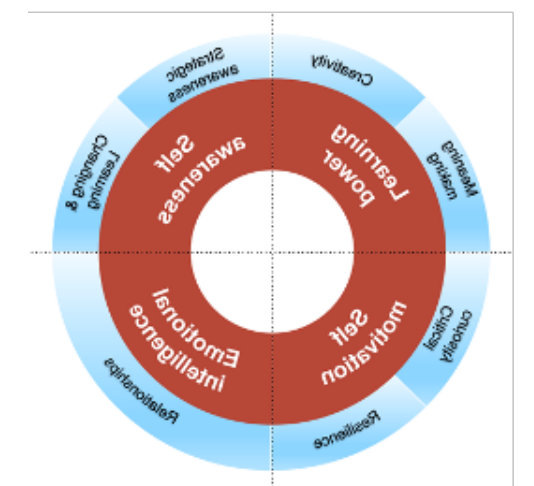

Register Today

EMPLOYMENT OPPORTUNITIES

St. Ninian's
HIGH SCHOOL

Scoll Ard Noo Ninian

DOUGLAS - HEYSHAM

JULY 13TH

St. Ninian's
HIGH SCHOOL
Scoil Ard Noo Ninian

- Meet at 7:15am - Sea Terminal
- Snacks
- Phone (e-sim?)
- Waterproof & sensible footwear
- Medication