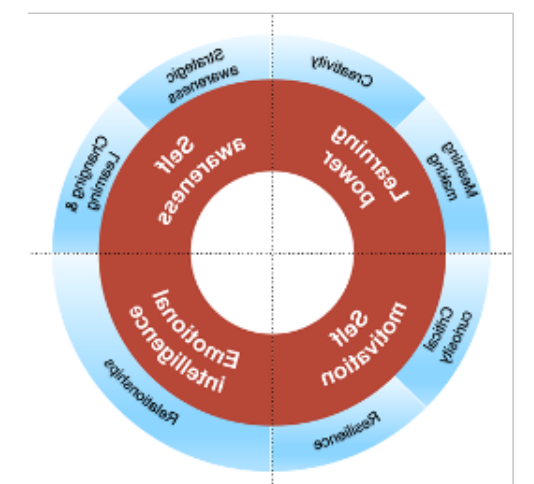

WHAT TO DO NEXT

St. Ninian's
HIGH SCHOOL
Scoill Ard Noo Ninian

- The application process starts now!
- Research the UCAS website
- Application form
- Personal Statement
- Tutor (school) reference
- Predicted grades (AS grades, interim grades)
- Dates & deadlines