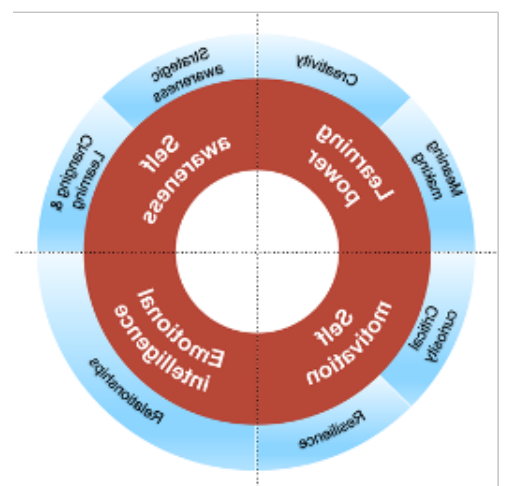

WORLD OF WEEK

St. Ninian's
HIGH SCHOOL
Scoill Ard Noo Ninian

- Benefits...
- Chance to network
- Increase your visibility
- Gain experience in a particular sector
- Opportunity to see a job first-hand
- Skills development
- Career planning
- Enhance your CV