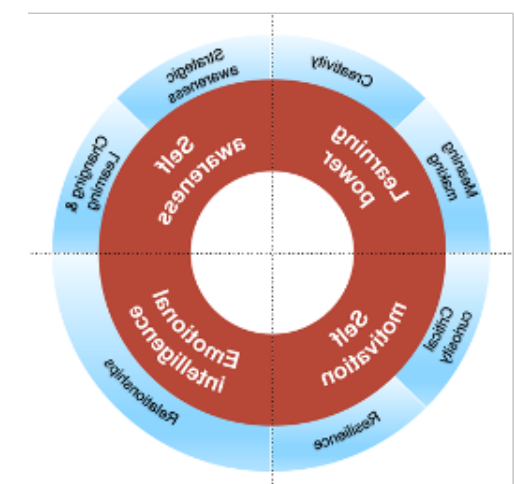

Young Adults & Graduate Fair 2026

Don't Miss Out

Wednesday 1st April 2026

11am – 4pm

Villa Marina, Douglas

Register Today