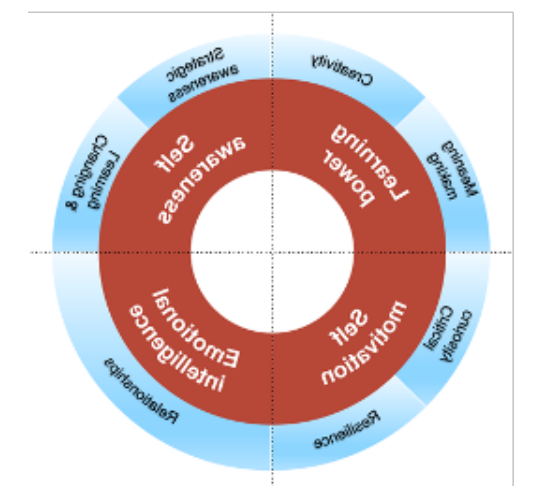

- Cost of living
- TEF
- Unconditional offers
- North v South
- Accommodation in years 2/3/4
- Open Days

SELECTING A UNIVERSITY

St. Ninian's
HIGH SCHOOL
Scoill Ard Noo Ninian

■ Entry requirements

AS Level	EPQ	A Level	BTEC Extended Certificate	UCAS Points
		A*	Distinction*	56
		A	Distinction	48
		B		40
		C	Merit	32
	A*			28
	A	D		24
A	B			20
B	C	E	Pass	16
C	D			12
D				10
	E			8
E				6

SELECTING A UNIVERSITY

St. Ninian's
HIGH SCHOOL

Scoil Ard Noo Ninian

■ League tables - <https://discoveruni.gov.uk>

The screenshot shows the 'Thinking about your uni choices?' section of the Discover Uni website. It features a search bar for course names and institution names, a 'Search' button, and a 'Course Wizard' section with a 'Start Now' button. A footer indicates that the user has 0 courses saved and provides a link to 'View your courses'.

The screenshot shows the search results for 'paramedic science' on the Discover Uni website. It displays 2944 courses from 197 providers. The results are sorted by 'Institution A-Z'. A filter for 'Study mode' is shown with options for 'Full time' and 'Part time'. The top result is the 'University of Aberdeen' with 26 courses. A 'Compare courses' section provides instructions on how to save and compare courses.