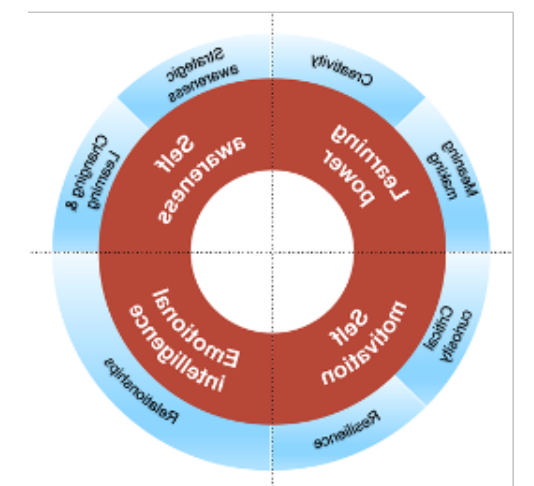

EXPECTATIONS

St. Ninian's
HIGH SCHOOL

Scoil Ard Noo Ninian

- You represent SNHS at all times!
- Groups of 3/4/5 is priority - no more!
- Adhere to all meeting times (prompt)
- Strictly no alcohol*
- School mobile in the case of an emergency
- Be courteous
- Be respectful
- Accommodation and facilities at Edge Hill University