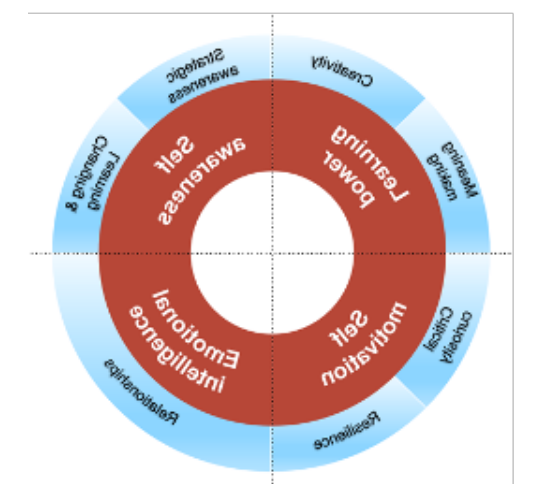

CHOOSING A COURSE

St. Ninian's
HIGH SCHOOL

Scoil Ard Noo Ninian

- Course flexibility
- Resources
- Facilities
- Modules
- Assessment
- Contact time
- Support

SELECTING A UNIVERSITY

St. Ninian's
HIGH SCHOOL
Scoill Ard Noo Ninian

- Cost of living
- TEF
- Unconditional offers
- North v South
- Accommodation in years 2/3/4
- Open Days

SELECTING A UNIVERSITY

St. Ninian's
HIGH SCHOOL
Scoill Ard Noo Ninian

■ Entry requirements

AS Level	EPQ	A Level	BTEC Extended Certificate	UCAS Points
		A*	Distinction*	56
		A	Distinction	48
		B		40
		C	Merit	32
	A*			28
	A	D		24
A	B			20
B	C	E	Pass	16
C	D			12
D				10
	E			8
E				6

SELECTING A UNIVERSITY

St. Ninian's
HIGH SCHOOL

Scoil Ard Noo Ninian

■ League tables - <https://discoveruni.gov.uk>

The screenshot shows the 'Thinking about your uni choices?' section of the Discover Uni website. It features a search bar for course names and institution names, a 'Search' button, and a 'Course Wizard' section with a 'Start Now' button. A footer indicates that the user has 0 courses saved and provides a link to 'View your courses'.